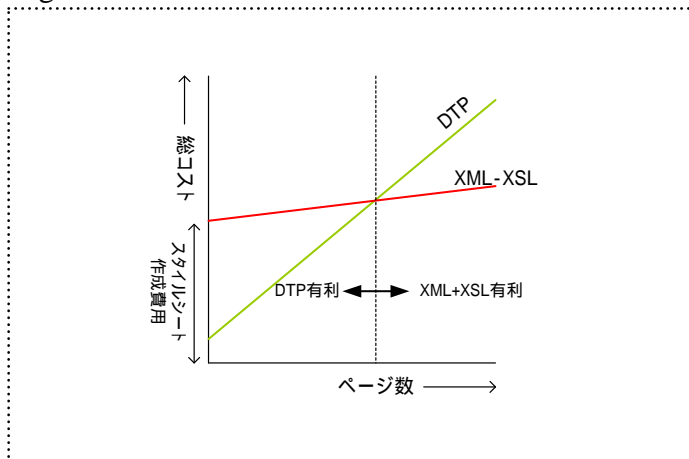

Case 6. Windows Metafile 2

Width: 9cm, height: 6cm, content-width: 100% content-height: 100%, display-align: center, text-align: center

# EMF: Enhanced Metafile

Case 1. Enhanced Metafile 1

Case 4. Enhanced Metafile 2

Case 2. Enhanced Metafile 1

Width: 9cm, height=4.5cm, content-width: 5.5cm, content-height: 4.5cm

Case 5. Enhanced Metafile 2

Width: 9cm, height: 6cm, content-width: scale-to-fit, content-height: scale-to-fit

Case 3. Enhanced Metafile 1

Width: 9cm, height: 6cm, content-width: 5.5cm, content-height: 4.5cm, display-align: center, text-align: center