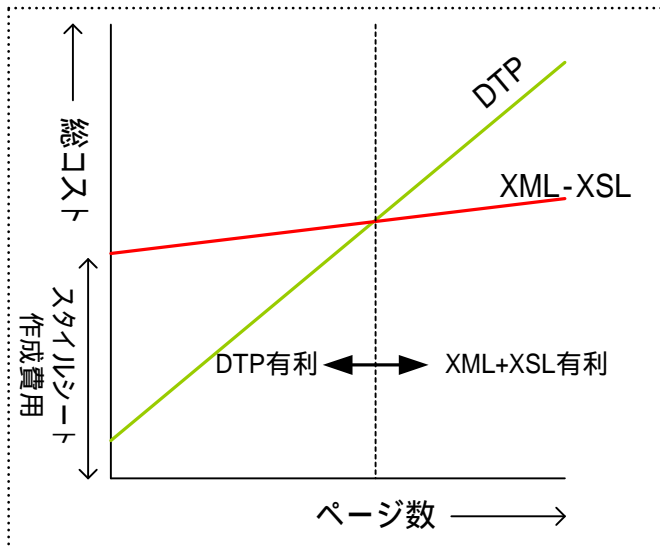

Case 2. Enhanced Metafile 1

EMF: Enhanced Metafile

Case 1. Enhanced Metafile 1