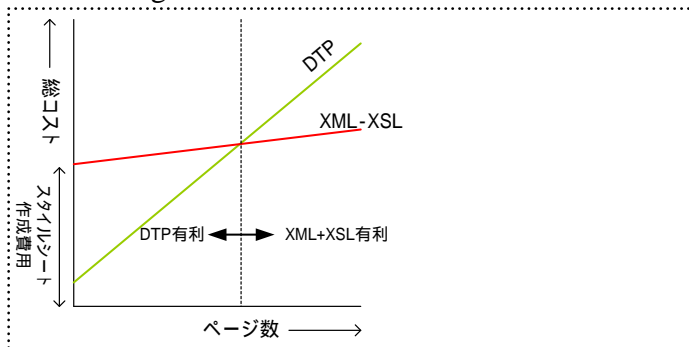

Case 6. Windows Metafile 2

Width: 9cm, height: 6cm, content-width: 100% content-height: 100%, display-align: center, text-align: center

# EMF: Enhanced Metafile

Case 1. Enhanced Metafile 1

Case 4. Enhanced Metafile 2

Case 2. Enhanced Metafile 1

Width: 9cm, height=4.5cm, content-width: 5.5cm, content-height: 4.5cm

Case 5. Enhanced Metafile 2

Width: 9cm, height: 6cm, content-width: scale-to-fit, content-height: scale-to-fit

Case 3. Enhanced Metafile 1

Width: 9cm, height: 6cm, content-width: 5.5cm, content-height: 4.5cm, display-align: center, text-align: center